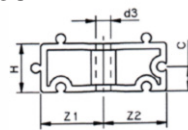

## Pipe Clip PP

Type F

d1	d3	Z1	Z2	B	D	E	Type	Quantity
90	9,0	89,0	71,0	105,0	15,0	33,0	F	60
110	9,0	94,0	79,5	115,0	15,0	33,0	F	40
125	11,0	115,5	91,0	130,0	20,0	35,0	F	40
140	11,0	120,5	97,5	130,0	20,0	35,0	F	40
160	11,0	130,5	106,5	147,5	20,0	35,0	F	20
180	11,0	142,5	115,0	162,5	20,0	35,0	F	10
200	13,0	151,5	119,5	175,0	25,0	40,0	F	10
225	13,0	164,5	131,5	175,0	25,0	40,0	F	10
250	13,0	182,5	142,5	200,0	25,0	40,0	F	10
280	13,0	197,5	155,5	200,0	25,0	40,0	F	10
315	13,0	218,5	171,5	225,0	25,0	40,0	F	10
355	17,0	276,0	210,0	257,0	30,0	50,0	F	10
400	17,0	301,0	230,0	288,0	30,0	50,0	F	10

## Pipe Clip Spacer PP

Type D

Type E

Size	d3	Z1	Z2	H	C	E	Type	Quantity
10	4,5	11,0	13,5	20	10	12,0	D	500 (50x10)
12	4,5	11,0	13,5	20	10	12,0	D	500 (50x10)
16	5,5	14,0	16,5	20	10	16,0	E	400 (40x10)
20	5,5	16,5	19,0	20	10	16,0	E	400 (40x10)
25	5,5	19,0	21,5	20	10	16,0	E	800 (80x10)
32	5,5	24,0	26,5	20	10	16,0	E	600 (60x10)
32	6,5	28,5	28,5	20	10	22,0	E	400 (40x10)
40	6,5	33,5	33,5	20	10	22,0	E	250 (25x10)
50	6,5	37,0	37,0	20	10	22,0	E	250 (25x10)
63	8,5	44,5	44,5	20	10	25,0	E	150 (15x10)
75	8,5	52,0	52,0	20	10	25,0	E	80 (8x10)
90	8,5	64,5	64,5	20	10	28,0	E	100 (10x10)
110	8,5	78,0	78,0	20	10	28,0	E	80 (8x10)
125	8,5	88,0	88,0	20	10	31,5	E	150 (15x10)