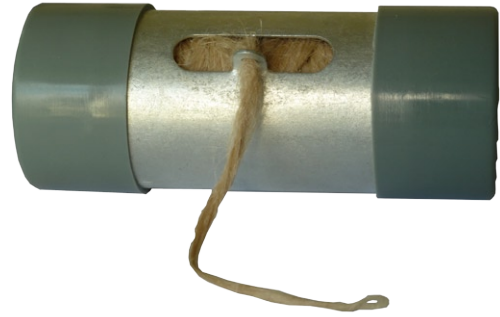

## Hemp Dispenser

"Pocket Size", empty

- made from galvanised steel with 2 plastic end caps
- light and space saving
- protects against fouling
- 120 x 50 mm
- approx. 160 gr

## Hemp Dispenser

with base plate, empty

- for fixing on or under a work bench as well as on its front side
- the hemp dispenser can be taken off from the baseplate and be used as a handheld dispenser to allow flexible use on site
- made from galvanised steel
- approx. 300 gr
- 119 x 56 x 66 mm

## Hemp Spool

- approx. 80 gr